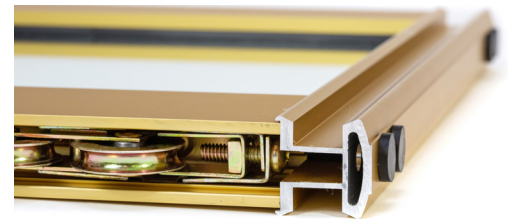

SPECIALIZING IN CUSTOM MIRROR WARDROBE DOORS

MANUFACTURER OF A HEAVY DUTY, QUALITY MIRROR DOOR WITH MANY GREAT FEATURES

M-1000 SERIES MONUMENT

- Full length mohair in head track for quiet slide (see detail A).
- Heavy Duty aluminum bottom track, with a thick gauge stainless steel track that snaps in and conceals installation screws (see detail B).

The three panel configuration with triple track option

Option available in two and four track systems.

Heavy duty aluminum bottom track. Snap-in commercial grade stainless steel track to conceal screws

Try our services and we guarantee you will not be disappointed with the final product!

PARTS BREAKDOWN

Commercial grade steel tandem rollers
4 wheels per panel (1 1/2" wheels).

Hollow vertical extrusion that allows for rigid tall panels

7 METAL COLORS

Brushed Nickel

Clear

Gold

White