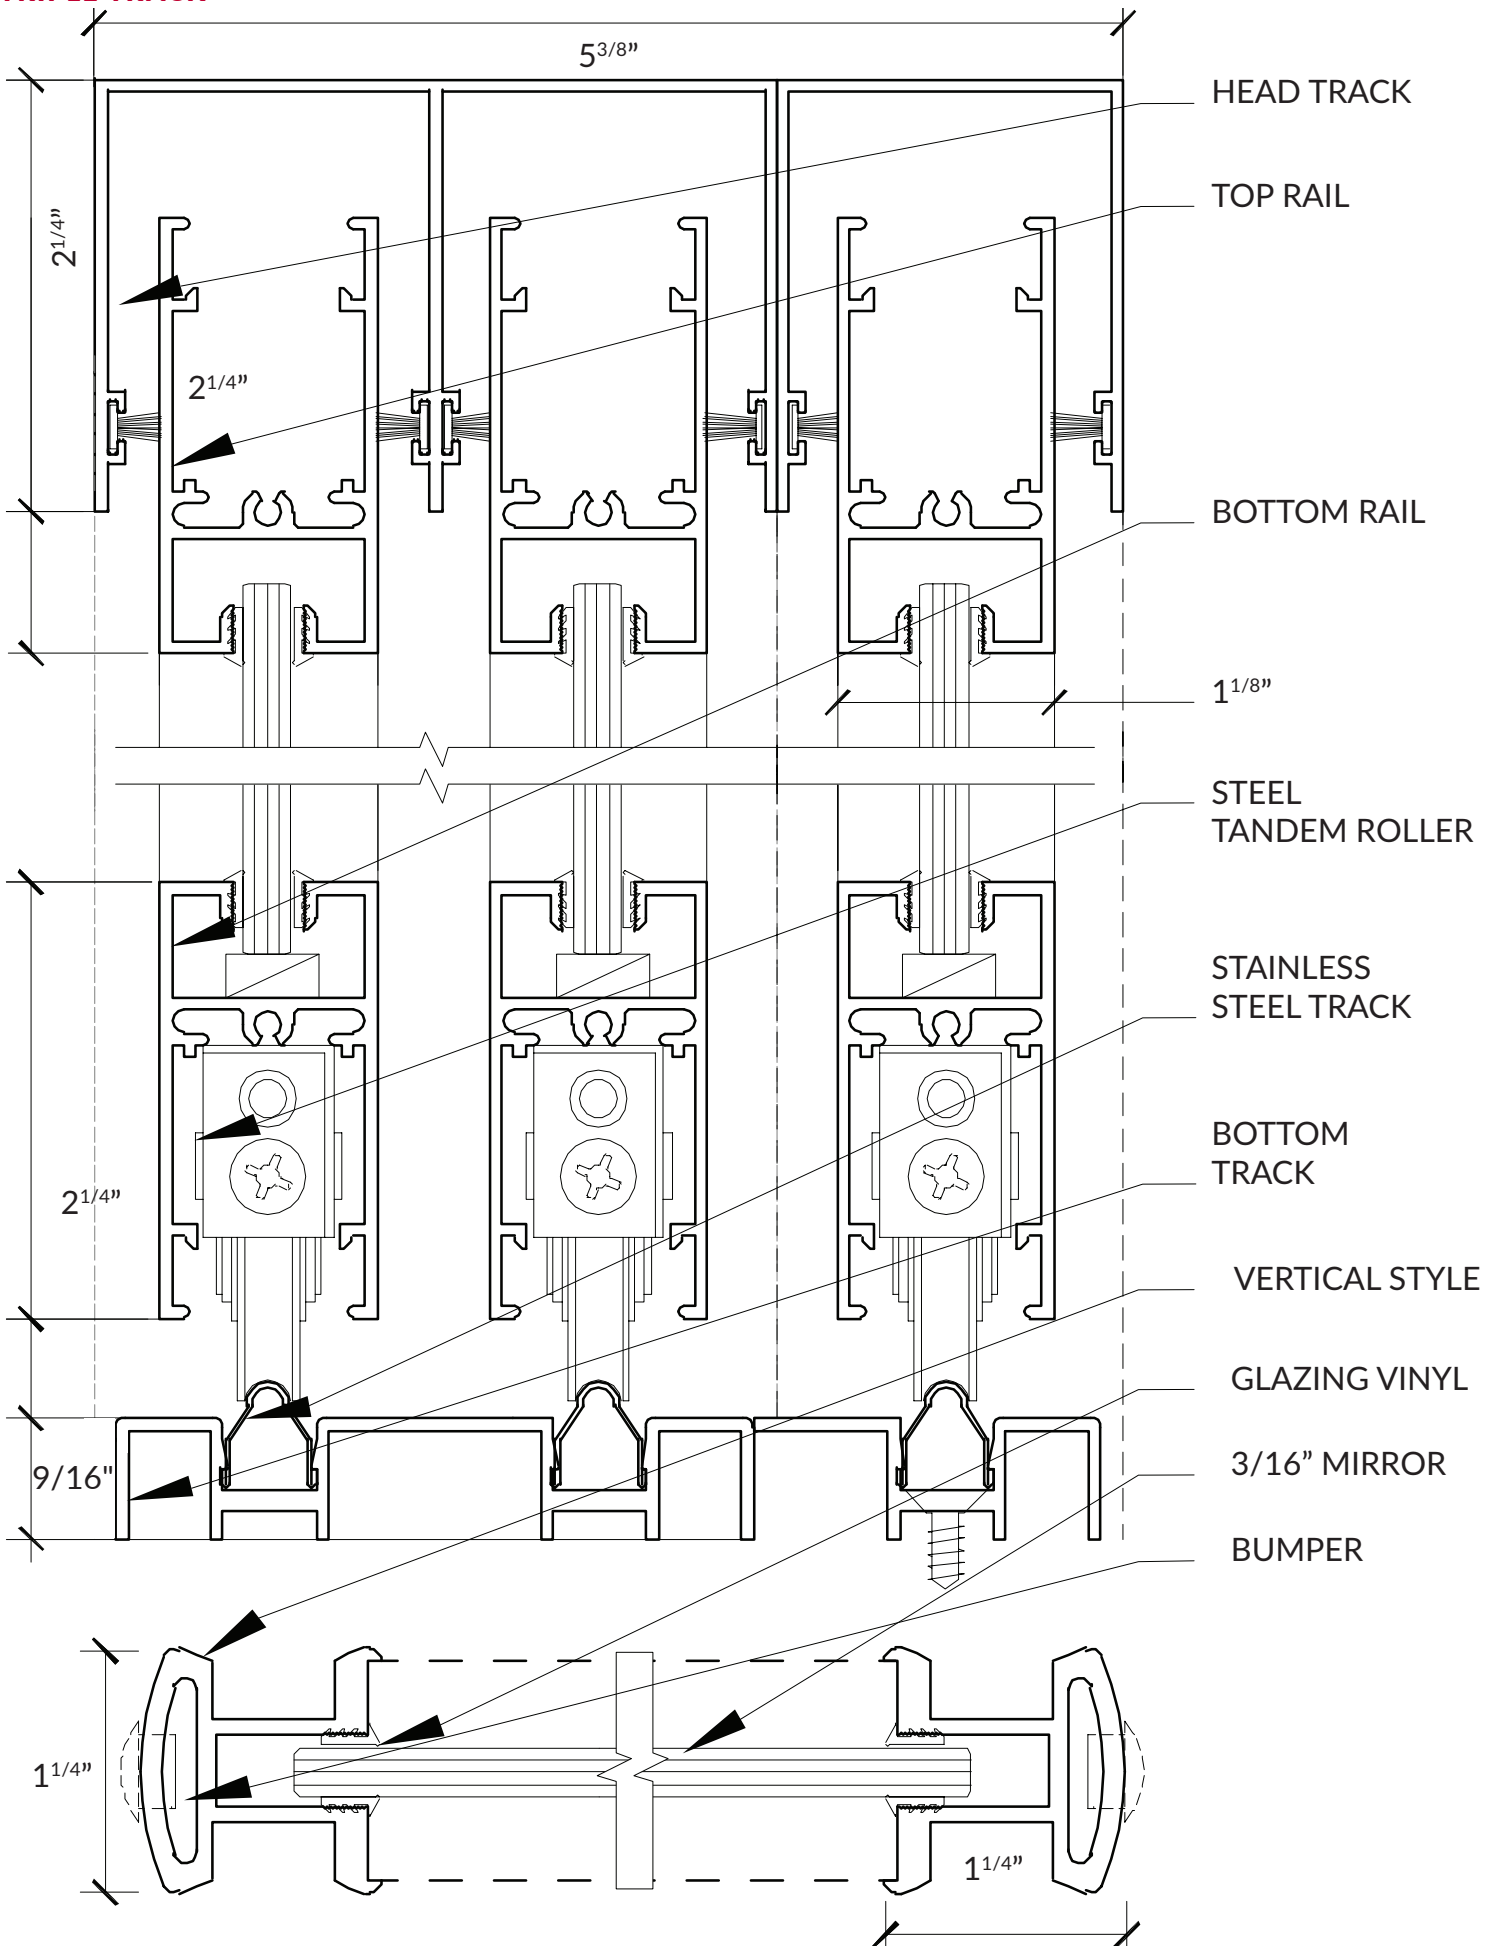

SPECIALIZING IN CUSTOM MIRROR WARDROBE DOORS

MANUFACTURER OF A HEAVY DUTY, QUALITY MIRROR DOOR WITH MANY GREAT FEATURES

M-1000 SERIES MONUMENT

- Full length mohair in head track for quiet slide (see detail A).
- Heavy Duty aluminum bottom track, with a thick gauge stainless steel track that snaps in and conceals installation screws (see detail B).

**USA
MADE**

- Mirror is $\frac{3}{16}$ thick with Cat 2 Safety backing
- Soft vinyl bumpers that hide assembly screws and allows for a soft cushion close (see detail C).

**GLAZING
OPTIONS**

- Acid Etch Glass
- P516 Obscure Glass
- Clear Glass
- Bronze Glass
- Gray Glass
- Rain Glass
- & Many more

951-393-0300

McCoyDoorsMore.com

**1000 SERIES FRAMED
DOUBLE TRACK**

*Dimensions built to scale

1000 SERIES FRAMED TRIPLE TRACK

AT MCCOY DOORS & MORE, WE DESIGN TOP OF THE LINE MIRROR WARDROBE DOORS.

From the tandem steel rollers, to the unique stainless steel track inserted into the threshold, to the extrusions themselves that have thicker walls, the components we choose make for a sturdier, easier rolling door. With ease, we can make the 1000 series door up to 10 feet tall.

The three panel configuration with triple track option

Option available in two and four track systems.

Heavy duty aluminum bottom track. Snap-in commercial grade stainless steel track to conceal screws

Try our services and we guarantee you will not be disappointed with the final product!