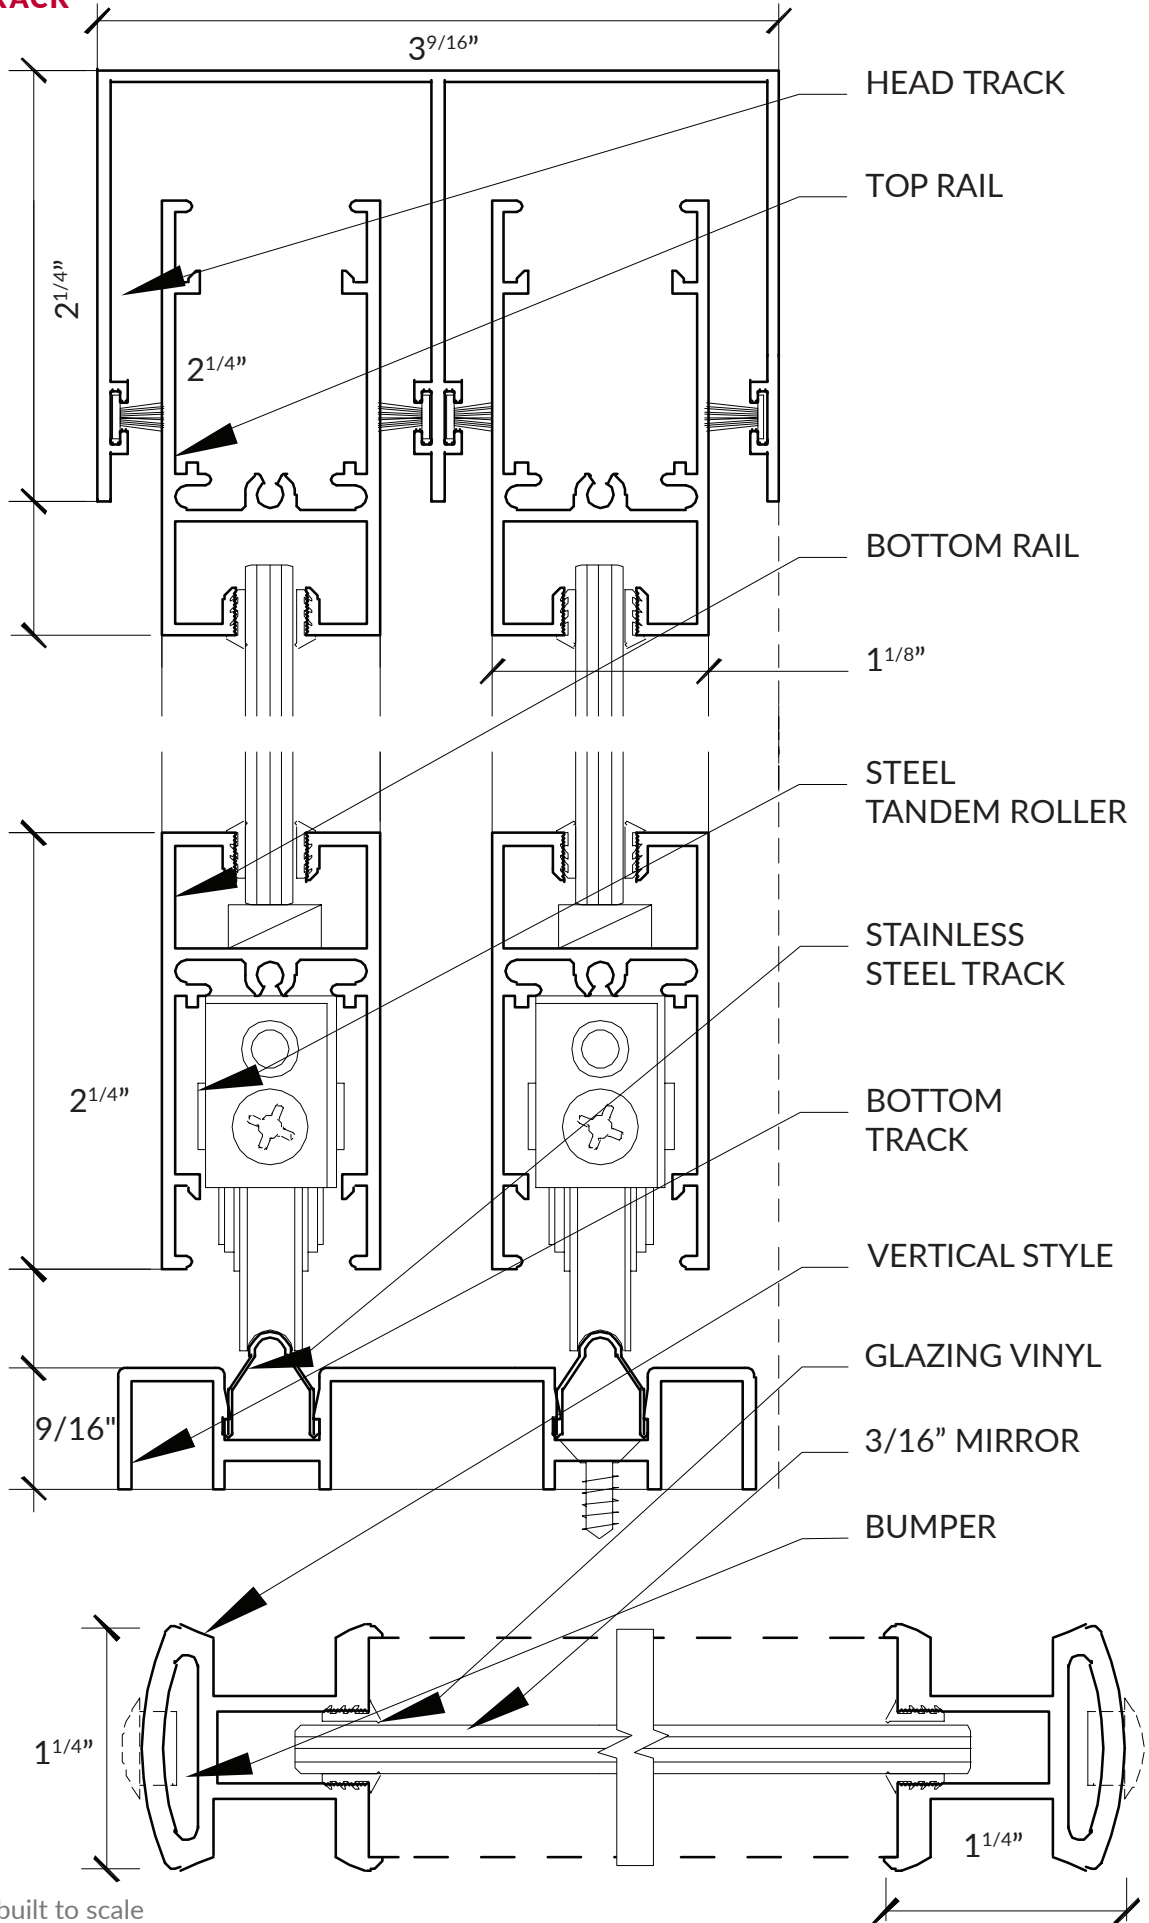

SPECIALIZING IN CUSTOM MIRROR WARDROBE DOORS

MANUFACTURER OF A HEAVY DUTY, QUALITY MIRROR DOOR WITH MANY GREAT FEATURES

M-1000 SERIES MONUMENT

- Full length mohair in head track for quiet slide (see detail A).
- Heavy Duty aluminum bottom track, with a thick gauge stainless steel track that snaps in and conceals installation screws (see detail B).

**USA
MADE**

- Mirror is $\frac{3}{16}$ thick with Cat 2 Safety backing
- Soft vinyl bumpers that hide assembly screws and allows for a soft cushion close (see detail C).

**GLAZING
OPTIONS**

- Acid Etch Glass
- P516 Obscure Glass
- Clear Glass
- Bronze Glass
- Gray Glass
- Rain Glass
- & Many more

951-393-0300

McCoyDoorsMore.com

**1000 SERIES FRAMED
DOUBLE TRACK**

*Dimensions built to scale

1000 SERIES FRAMED TRIPLE TRACK

AT MCCOY DOORS & MORE, WE DESIGN TOP OF THE LINE MIRROR WARDROBE DOORS.

From the tandem steel rollers, to the unique stainless steel track inserted into the threshold, to the extrusions themselves that have thicker walls, the components we choose make for a sturdier, easier rolling door. With ease, we can make the 1000 series door up to 10 feet tall.