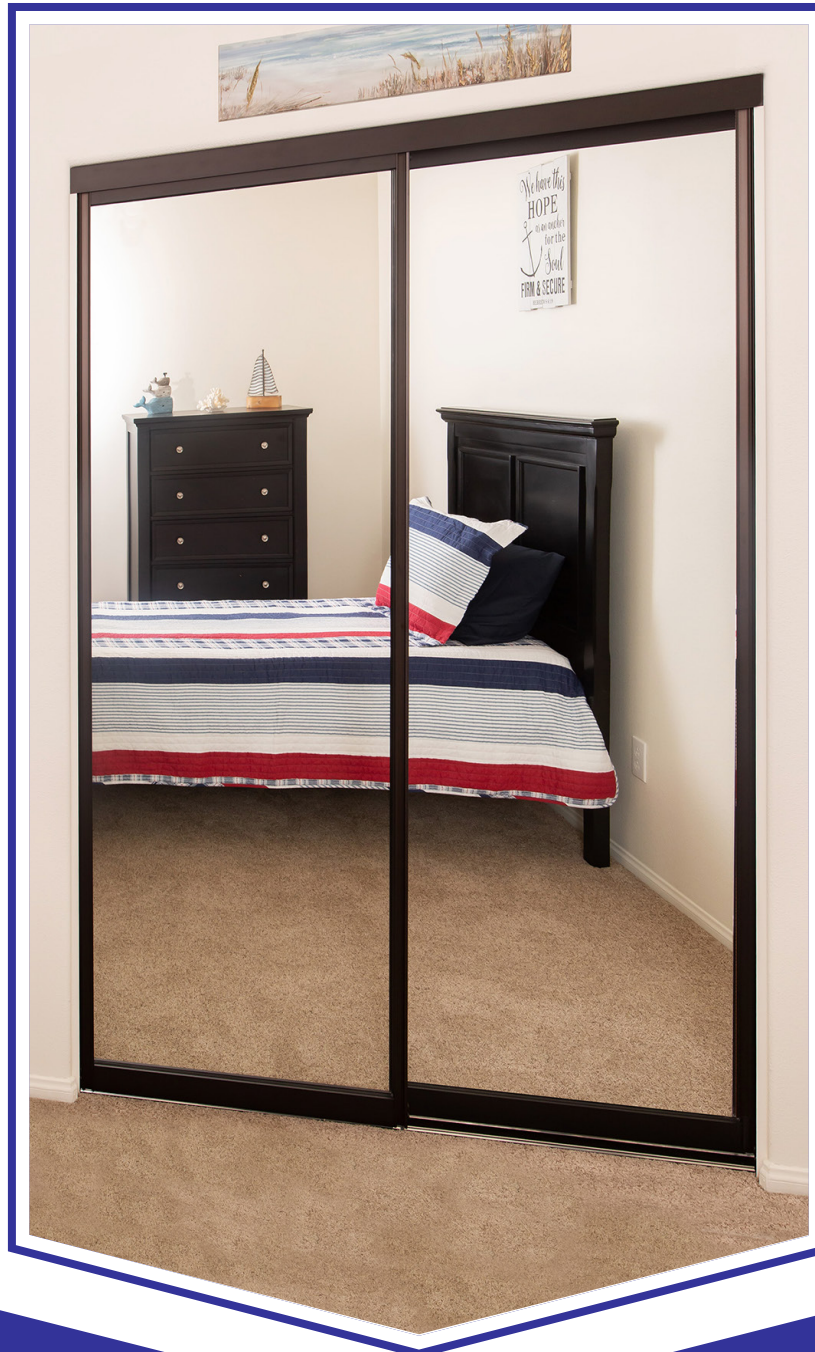

SPECIALIZING IN CUSTOM MIRROR WARDROBE DOORS

MANUFACTURER OF A HEAVY DUTY, QUALITY MIRROR DOOR WITH MANY GREAT FEATURES

M-1000 SERIES MONUMENT

- Full length mohair in head track for quiet slide (see detail A).
- Heavy Duty aluminum bottom track, with a thick gauge stainless steel track that snaps in and conceals installation screws (see detail B).

**USA
MADE**

- Mirror is $\frac{3}{16}$ thick with Cat 2 Safety backing
- Soft vinyl bumpers that hide assembly screws and allows for a soft cushion close (see detail C).

**GLAZING
OPTIONS**

- Acid Etch Glass
- P516 Obscure Glass
- Clear Glass
- Bronze Glass
- Gray Glass
- Rain Glass
- & Many more

951-393-0300

McCoyDoorsMore.com

**1000 SERIES FRAMED
DOUBLE TRACK**

*Dimensions built to scale

1000 SERIES FRAMED TRIPLE TRACK

AT MCCOY DOORS & MORE, WE DESIGN TOP OF THE LINE MIRROR WARDROBE DOORS.

From the tandem steel rollers, to the unique stainless steel track inserted into the threshold, to the extrusions themselves that have thicker walls, the components we choose make for a sturdier, easier rolling door. With ease, we can make the 1000 series door up to 10 feet tall.

PARTS BREAKDOWN

Commercial grade steel tandem rollers
4 wheels per panel (1 1/2" wheels).

Hollow vertical extrusion that allows for rigid tall panels

7 METAL COLORS

Brushed Nickel

Clear

Gold

White