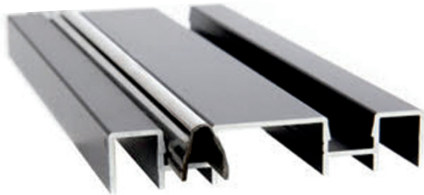

SPECIALIZING IN CUSTOM MIRROR WARDROBE DOORS

MANUFACTURER OF A HEAVY DUTY, QUALITY MIRROR DOOR WITH MANY GREAT FEATURES

M-1000 SERIES MONUMENT

- Full length mohair in head track for quiet slide (see detail A).
- Heavy Duty aluminum bottom track, with a thick gauge stainless steel track that snaps in and conceals installation screws (see detail B).

951-393-0300

McCoyDoorsMore.com

**1000 SERIES FRAMED
DOUBLE TRACK**

*Dimensions built to scale

1000 SERIES FRAMED TRIPLE TRACK

AT MCCOY DOORS & MORE, WE DESIGN TOP OF THE LINE MIRROR WARDROBE DOORS.

From the tandem steel rollers, to the unique stainless steel track inserted into the threshold, to the extrusions themselves that have thicker walls, the components we choose make for a sturdier, easier rolling door. With ease, we can make the 1000 series door up to 10 feet tall.

The three panel configuration with triple track option

Option available in two and four track systems.

Heavy duty aluminum bottom track. Snap-in commercial grade stainless steel track to conceal screws

Try our services and we guarantee you will not be disappointed with the final product!